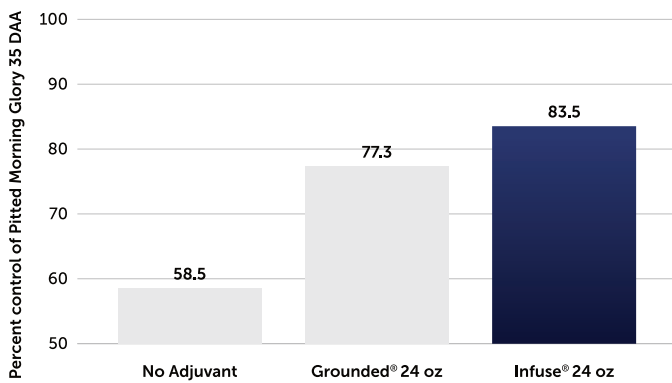

TARGET CHEMISTRIES

Soil Applied Chemistries

GROWER BENEFITS

- Extends residual control of soil chemistries
- Vegetable based soil surfactant - crop safe
- Easily tank-mixed with various soil applied chemistries

RATES

1-4 pt/A

Evaluation of the Performance of Intimidator® Herbicide with Soil-Applied Adjuvants

West Carroll Parish, LA; 5/5/2012

Evaluation of Glyphosate with Infuse® and Intimidator® Herbicide

Dr. Richard Costello, Pioneer, LA - 2013