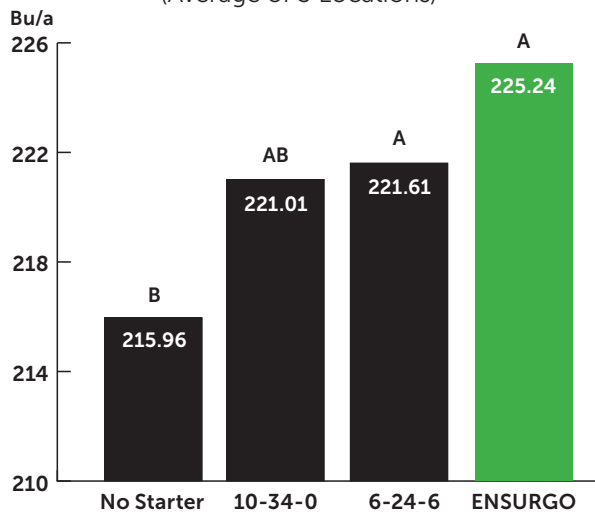

## GROWER BENEFITS

- Offers more optimal levels of plant-available phosphorus
- Improves stand establishment and early season vigor
- Increases nutrient availability to the seedling and improves early season root development
- Provides greater plant performance and more uniform plant development

## ANALYSIS

7-24-2 + Accomplish LM (5% of volume)

## RATES

2–10 gallons/A (in furrow preferred); Optimal rate of 5 gals/A

**In-Furrow Corn Starter Trial**  
(Average of 3 Locations)

Note: Combined yield results from third-party cooperators in 3 locations (KY, WI, IA). All starter fertilizers applied at 5 gals/A. LSD .05=5.19, CV=13.47, Prob > F 0.0070\* (TRT), Prob > F = < .0001\* (LOC)