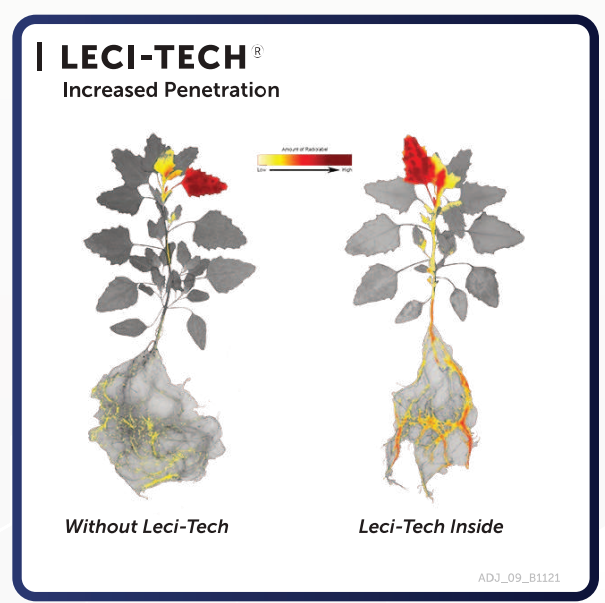

Missile is the new offering from Loveland Products specifically targeted for Enlist 2,4-D acres. Formulated with our industry leading MSO Concentrate with Leci-Tech and a robust water conditioning package, growers can expect the highest performance from their Enlist tank mixes

RATES

Per Acre: 1 to 2 pints per acre By Volume: 0.5% to 1% v/v

TARGET CHEMISTRIES

Post-Emergent Herbicides

GROWER BENEFITS

- Leci-Tech To, On, and In technology for optimized performance
- Convenient one jug solution
- Delivers increased plant uptake vs. standard MSO formulations
- Designed specifically to support Enlist tank mixes